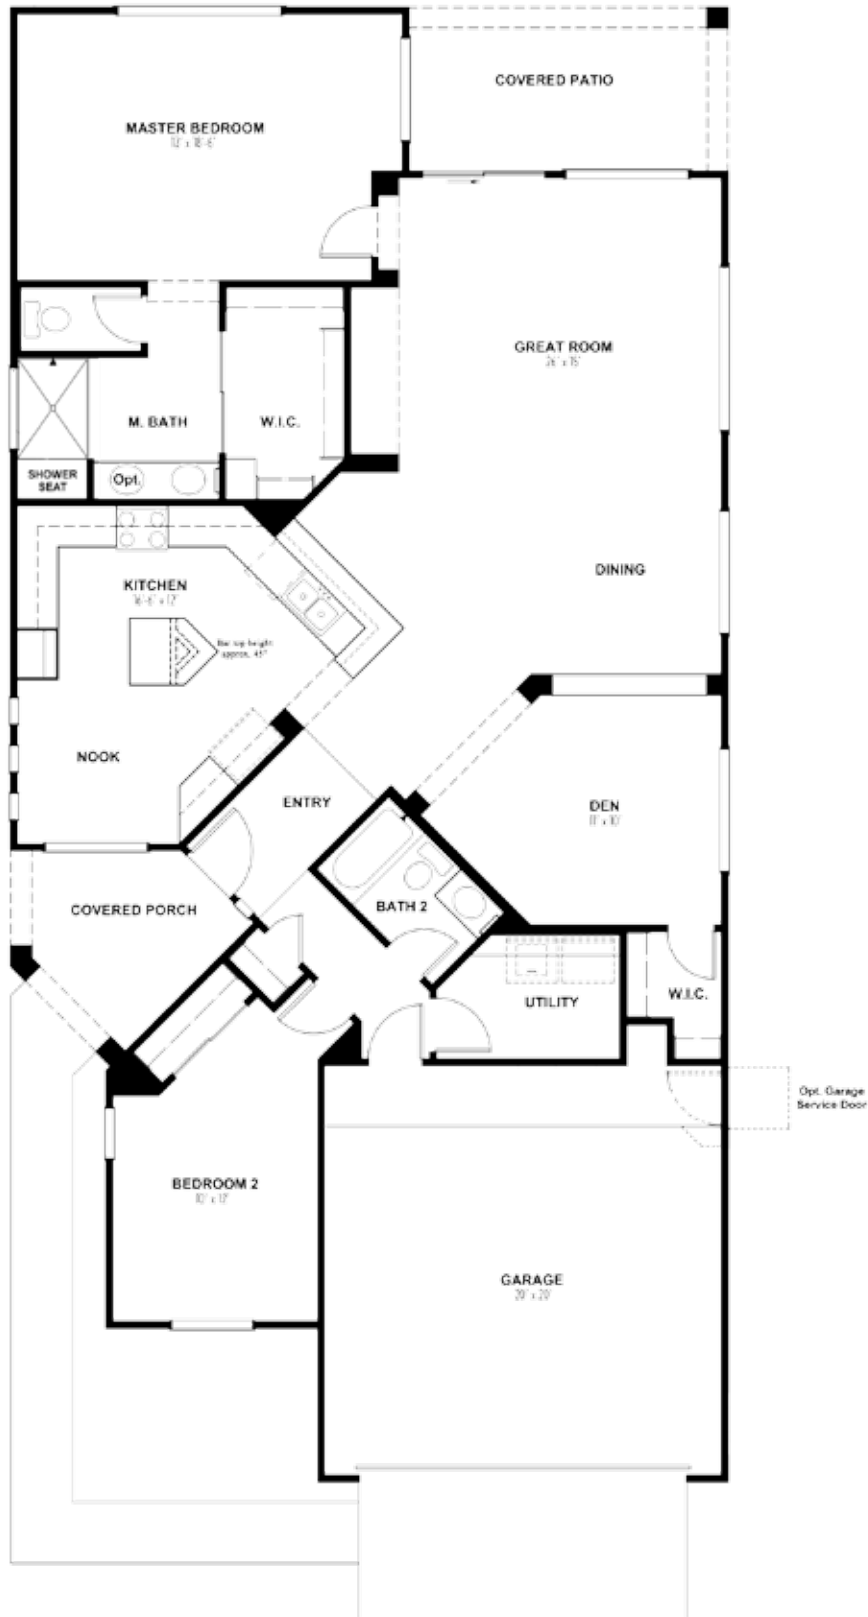

CASA LEANDRO
1,721 Sq. Ft.
Floor Plan

Plan 114

The room dimensions provided are only approximations and give a general sense of room size. The actual size of the finished rooms may vary dramatically depending on options, elevations, building conditions, and other variables. These dimensions may change at anytime, without prior notice.